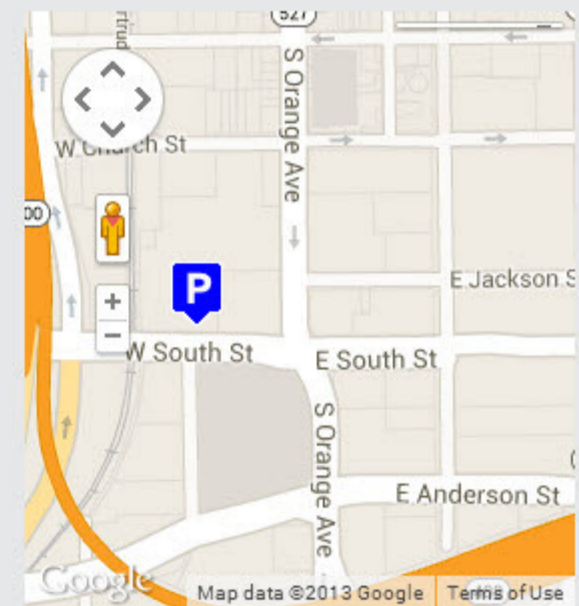

With convenient access to nearby Amway Center as well as many dining and nightlife spots, the SunTrust Center provides THE place for parking in the heart of Orlando.

Amway Center Parking

RESERVE PARKING NOW
Guarantee your spot
for the next event at
Amway Center.
[click for details](#)

Enlarge Map

PARKING INFORMATION

PARKING RATES

PARKING FOR AMWAY
CENTER ORLANDO

NEARBY ATTRACTIONS

SPECIAL OFFERS

UPCOMING EVENTS

MAP AND DIRECTIONS