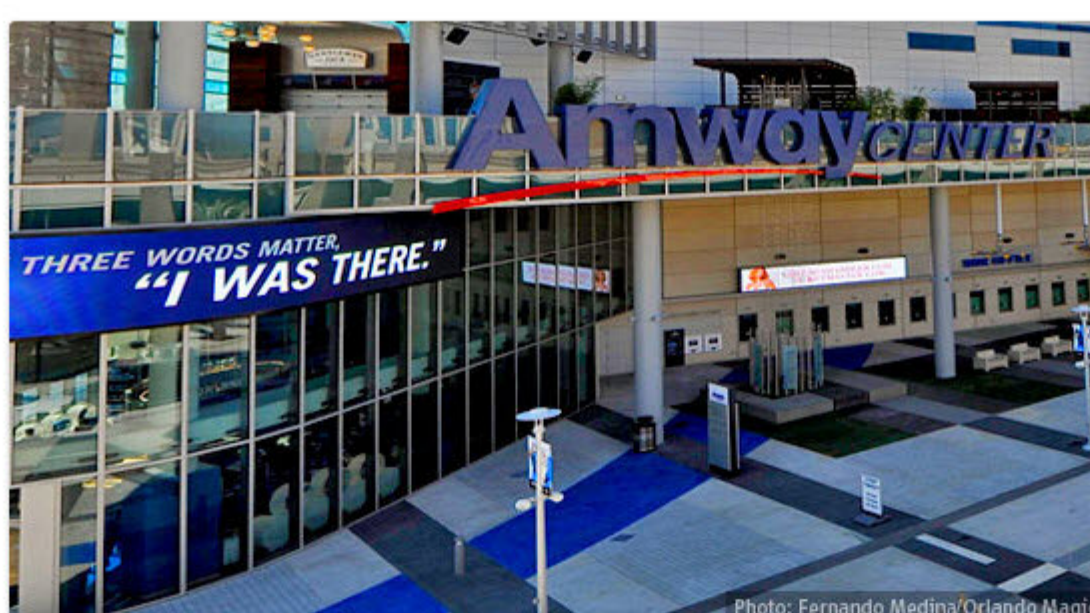

- [PARKING INFORMATION](#)
- [PARKING RATES](#)
- [PARKING FOR AMWAY CENTER ORLANDO](#)
- [NEARBY ATTRACTIONS](#)
- [SPECIAL OFFERS](#)
- **[UPCOMING EVENTS](#)**
- [MAP AND DIRECTIONS](#)
- [CONTACT US](#)

[DOWN LOAD ALL PARKING INFO](#)

[EMAIL ALL PARKING INFO](#)

Keep up to date with our parking services and promotions.

Email *

Zip Code

SUBSCRIBE!

Upcoming Events

Photo: Fernando Medina/Orlando Magic