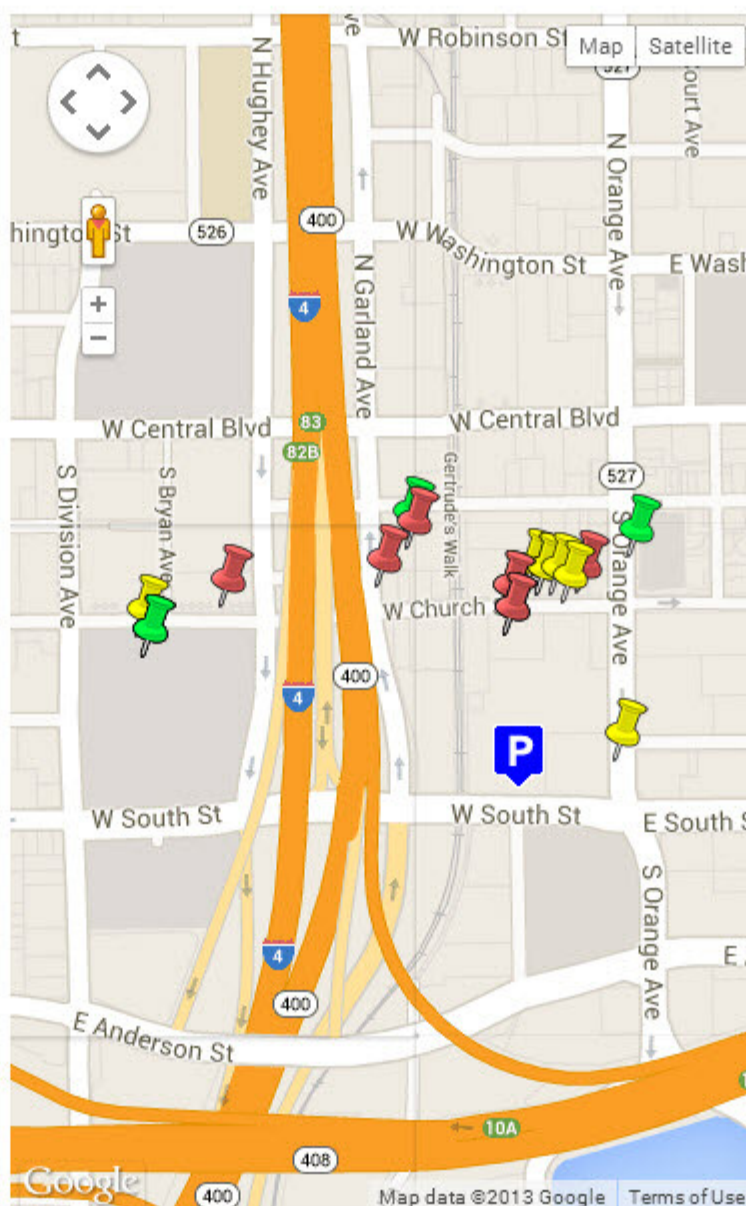

NEARBY ATTRACTIONS

- **Urban Flats**
  55 W Church St, Orlando, FL 32801
- **The Rusty Spoon**
  55 West Church Street,
  Orlando, FL 32801
- **Loft 55**
  55 West Church Street #211,
  Orlando, FL 32801
- **Kres Chophouse**
  17 West Church Street,
  Orlando, FL 32801
- **Harry Buffalo**
  129 West Church Street,
  Orlando, FL 32801
- **Draft Global Beer Lounge &
  Grill**
  355 West Church Street,
  Orlando, FL 32801
- **Ceviche Tapas Bar &
  Restaurant**
  125 West Church Street,
  Orlando, FL 32801
- **Amura**
  54 West Church Street,
  Orlando, Florida 32801
- **Rok Room**
  41 West Church Street,
  Orlando, FL 32801
- **One80 Grey Goose Lounge**
  400 West Church Street,
  Orlando, FL 32805
- **Oakroom**
  27 West Church Street,
  Orlando, FL 32801
- **Mad Cow Theatre**
  54 West Church Street,
  Orlando, FL 32801
- **Latitudes**
  33 West Church Street,
  Orlando, FL 32801
- **Grand Bohemian Hotel
  Orlando**
  325 South Orange Avenue,
  Orlando, FL 32801
- **23 W Church St**
  23 W Church St, Orlando, FL
  32801
- **Big Belly Brewery**
  33 West Church
  Street, Orlando, FL 32801
- **Plaza Cinema Cafe 12**
  155 S Orange Ave, Orlando, FL
  32801
- **Orlando Solar Bears**
  400 West Church Street,
  Orlando, FL 32801
- **Orlando Predators**
  400 West Church Street,
  Orlando, FL 32801
- **Orlando Magic**
  400 West Church Street,
  Orlando, FL 32801
- **Orlando City Soccer Club**
  1610 W Church St, Orlando, FL
  32805
- **Jai Gallery**
  101 S Garland Ave #101,
  Orlando, FL 32801
- **Amway Center**
  400 West Church Street,
  Orlando, FL 32801
- **SunTrust Center**
  25 W South Street, Orlando, FL
  32801